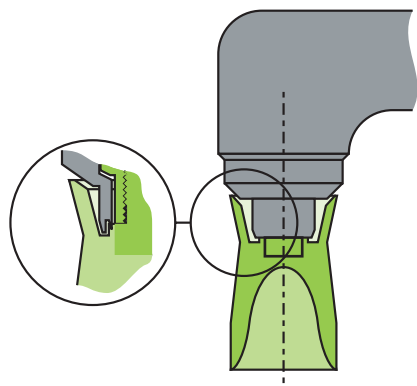

Versatile and flexible: the YOUNG system

The YOUNG Hygiene Plus

The YOUNG disposable contra-angle handpiece can easily be fitted onto the Proxeo handpiece. The entire contra-angle handpiece is removed after use. It is extremely user-friendly and facilitates maintenance.

On top form

The YOUNG system's unique Triple Seal sealing prevents even the smallest particles of dirt from entering the instrument. This seal is renewed every time the cup is changed. This ensures the highest possible level of hygiene and safety. It also helps preserve the instruments and therefore ensures longevity.